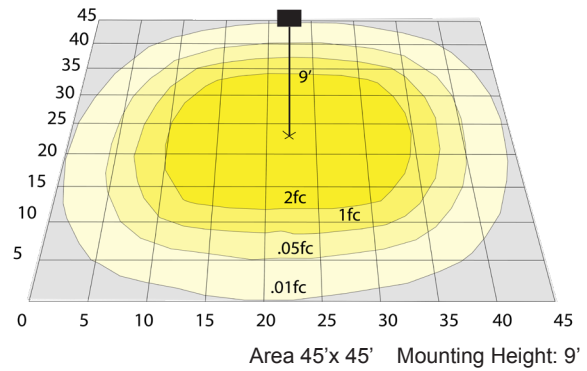

Other Models:

- 15W | 1500LM | LF3-WH-15WW-KN
- 15W | 1600LM | LF3-WH-15CW-KN
- 50W | 6100LM | LF3-WH-50WW-KN
- 50W | 6100LM | LF3-WH-50CW-KN

Photometrics: LF3-30W

TYPE II

BUD Rating: B1-U1-G1

Other Views:

Front View

Side View

Back View

Performance Table: LF3-30W

MODEL NO.	Wattage	Voltage	Lumens	Color Temp.	BUG Rating	LPW
LF3-WH-30WW	30W	120~277V	3600LM	3000K	B1-U1-G1	120
LF3-WH-30CW	30W	120~277V	3600LM	5000K	B1-U1-G1	120