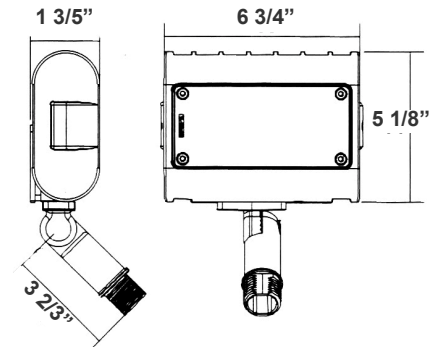

LF3 SERIES Outdoor Lighting

LF3-WH-30WW-KN
LF3-WH-30CW-KN

Selection:

Customer Name: _____

Project Name: _____

Note: _____

Type: _____

6-3/4"(W) x 5-1/8"(H) x 1-3/5"(D) x 3-2/3"(K)