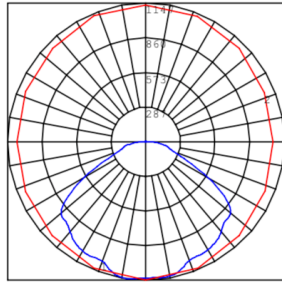

Other Models:

- 15W | 1500LM | LF3-WH-15WW-KN
- 15W | 1600LM | LF3-WH-15CW-KN
- 50W | 6100LM | LF3-WH-50WW-KN
- 50W | 6100LM | LF3-WH-50CW-KN

Photometrics: LF3-30W

TYPE II

BUD Rating: B1-U1-G1

Other Views: