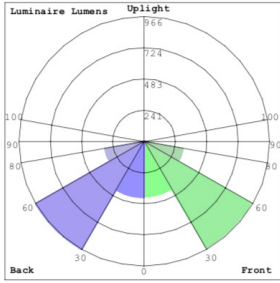

Photometrics: LF3-30W

TYPE II

BUD Rating: B1-U1-G1